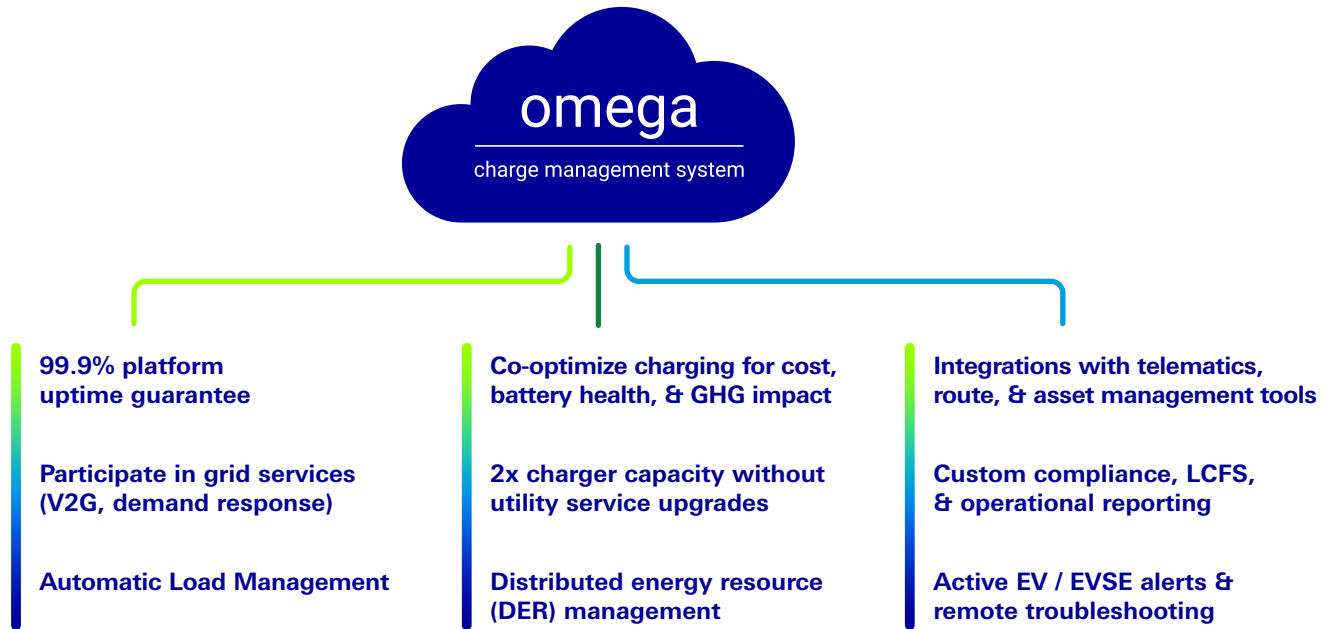

### Adaptive & automated load management

Delivers cost-optimized energy while respecting operational constraints.

“They helped us pinpoint the financial, operational, and equipment improvements we could make to realize 40 percent savings and ensure uptime for our riders who depend on our bus service to go about their daily lives. As we expand our EV fleet, we look forward to realizing even greater savings.”

# You're in the driver's seat with Omega Command Center

Our Omega Command Center is your user-friendly dashboard that functions as a 24/7 network operations center, providing real-time visibility to your EVs, EVSEs, power usage, and more. It can be viewed from any web browser and is optimized for mobile devices to allow you and your team to manage your EV fleet on the go.

- |  |   |  |  |
|--|---|--|--|
|  | Maximize electric vehicle uptime  |  | Follow each vehicle's state-of-charge (SOC) and time-to-completion charging estimates.               |
|  | Oversee all EV charging stations and vehicles in real-time  |  | Track current and maximum electrical capacity at your fleet depot                                    |
|  | Monitor vehicles out on routes and track their expected state-of-charge when they return to the depot |  | Easily run savings, energy, equipment health, GHG emission reductions, and other operational reports |
|  | Receive alerts and notifications in real-time   |  | Manage and monitor multiple depots all in one place  |